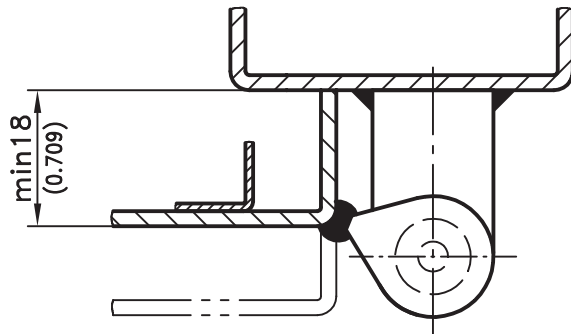

# 4-308 Hinge Pr04 180° for surface mounted door

## Example of application

Heavy Duty Weld-on Hinge  
for heavy doors.

**Material:**

- **Hinge parts:** steel, not plated
- **Pin:** steel, not plated

**Weld-on Hinge**

**223-9501**

12/16/08

© copyright by DIRAK / Germany