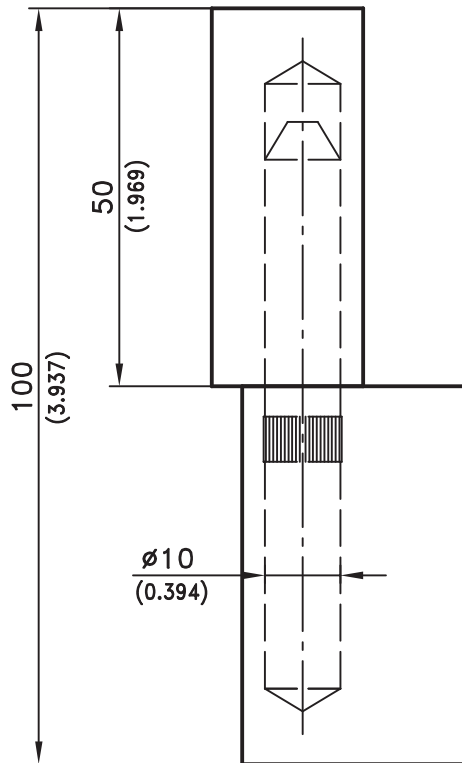

# 4-308 Hinge Pr04 180° for surface mounted door

## Example of application

Heavy Duty Weld-on Hinge  
for heavy doors.

**Material:**

- **Hinge parts:** steel, not plated
- **Pin:** steel, not plated

**Weld-on Hinge**

**223-9501**

12/16/08

© copyright by DIRAK / Germany