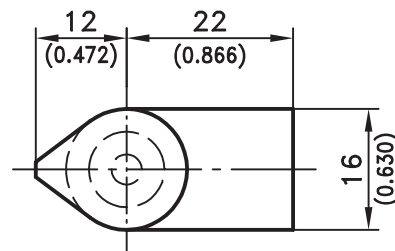

Weld-on Hinge

223-9501

12/16/08

© copyright by DIRAK / Germany